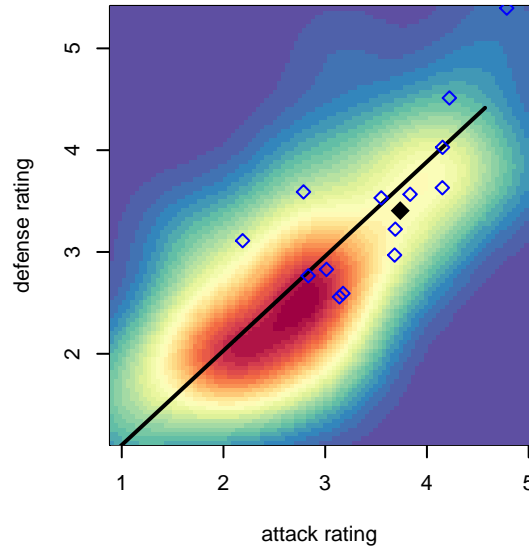

ASE Emerald G00

Academy of Soccer Excellence
 Pasco, WA
 G00 total strength=1831
 attack=41.99 defense=30.14
 fall league = PSPL WNPL U19
 notes= Shea 2016

alt names used:
 ACADEMY OF SOCCER EXCELLENCE ASE (
 ACADEMY OF SOCCER EXCELLENCE ASE (
 ASE 00 Emerald – Shea

Venues played:
 2017 Showcase of Champions U18 / 17
 2017 Nike Crossfire Challenge Super Group U'
 2017 PSPL WNPL U19
 2017 Portland Winter Showcase U18

ASE Emerald G00
 Dots are actual minus expected GF (blue circles) and GA (red triangles).
 Blue line is smoothed change in attack strength. Red is smoothed change in defense strength.

**attack and defense variance (black dot)
relative to other teams
and top 10 in region**

**attack and defense rating
relative to others at age
and all opponents in last 13 months**

Performance relative to 13 month average