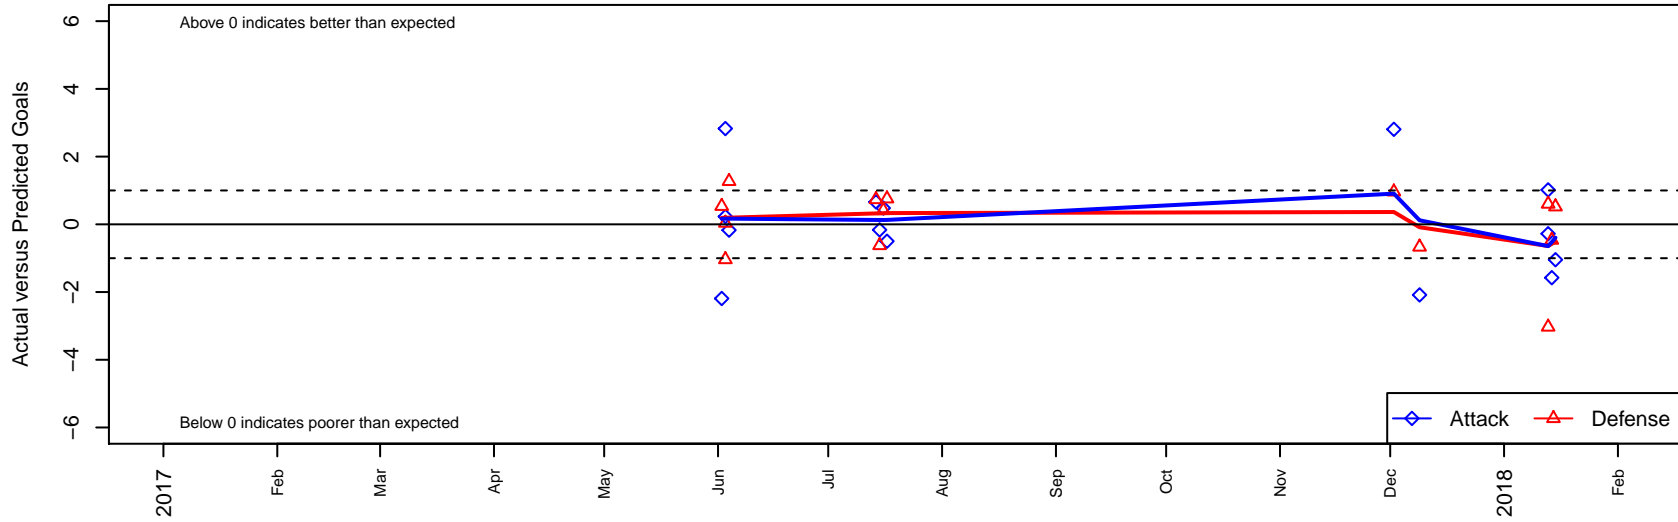

ASE Emerald G00

Academy of Soccer Excellence
 Pasco, WA
 G00 total strength=1831
 attack=41.99 defense=30.14
 fall league = PSPL WNPL U19
 notes= Shea 2016

alt names used:
 ACADEMY OF SOCCER EXCELLENCE ASE (
 ACADEMY OF SOCCER EXCELLENCE ASE (
 ASE 00 Emerald – Shea

Venues played:
 2017 Showcase of Champions U18 / 17
 2017 Nike Crossfire Challenge Super Group U'
 2017 PSPL WNPL U19
 2017 Portland Winter Showcase U18

ASE Emerald G00
 Dots are actual minus expected GF (blue circles) and GA (red triangles).
 Blue line is smoothed change in attack strength. Red is smoothed change in defense strength.

**attack and defense variance (black dot)
relative to other teams
and top 10 in region**

**attack and defense rating
relative to others at age
and all opponents in last 13 months**

Performance relative to 13 month average