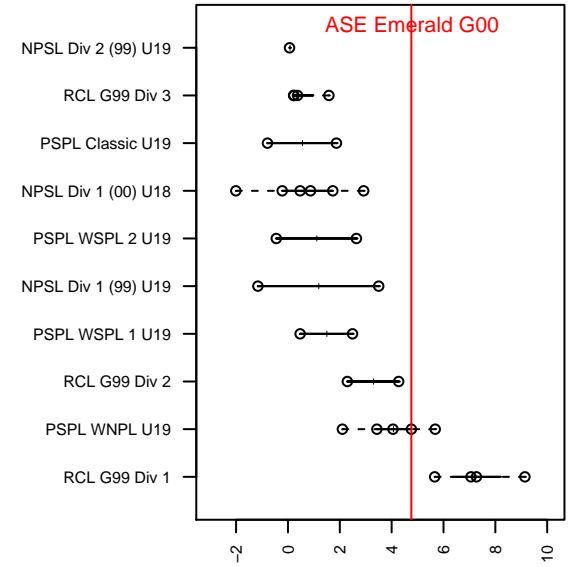

ASE Emerald G00

Academy of Soccer Excellence
 Pasco, WA
 G00 total strength=1831
 attack=41.99 defense=30.14
 fall league = PSPL WNPL U19
 notes= Shea 2016

alt names used:
 ACADEMY OF SOCCER EXCELLENCE ASE (
 ACADEMY OF SOCCER EXCELLENCE ASE (
 ASE 00 Emerald – Shea

Venues played:
 2017 Showcase of Champions U18 / 17
 2017 Nike Crossfire Challenge Super Group U'
 2017 PSPL WNPL U19
 2017 Portland Winter Showcase U18

ASE Emerald G00
 Dots are actual minus expected GF (blue circles) and GA (red triangles).
 Blue line is smoothed change in attack strength. Red is smoothed change in defense strength.

**attack and defense variance (black dot)
relative to other teams
and top 10 in region**

**attack and defense rating
relative to others at age
and all opponents in last 13 months**

Performance relative to 13 month average